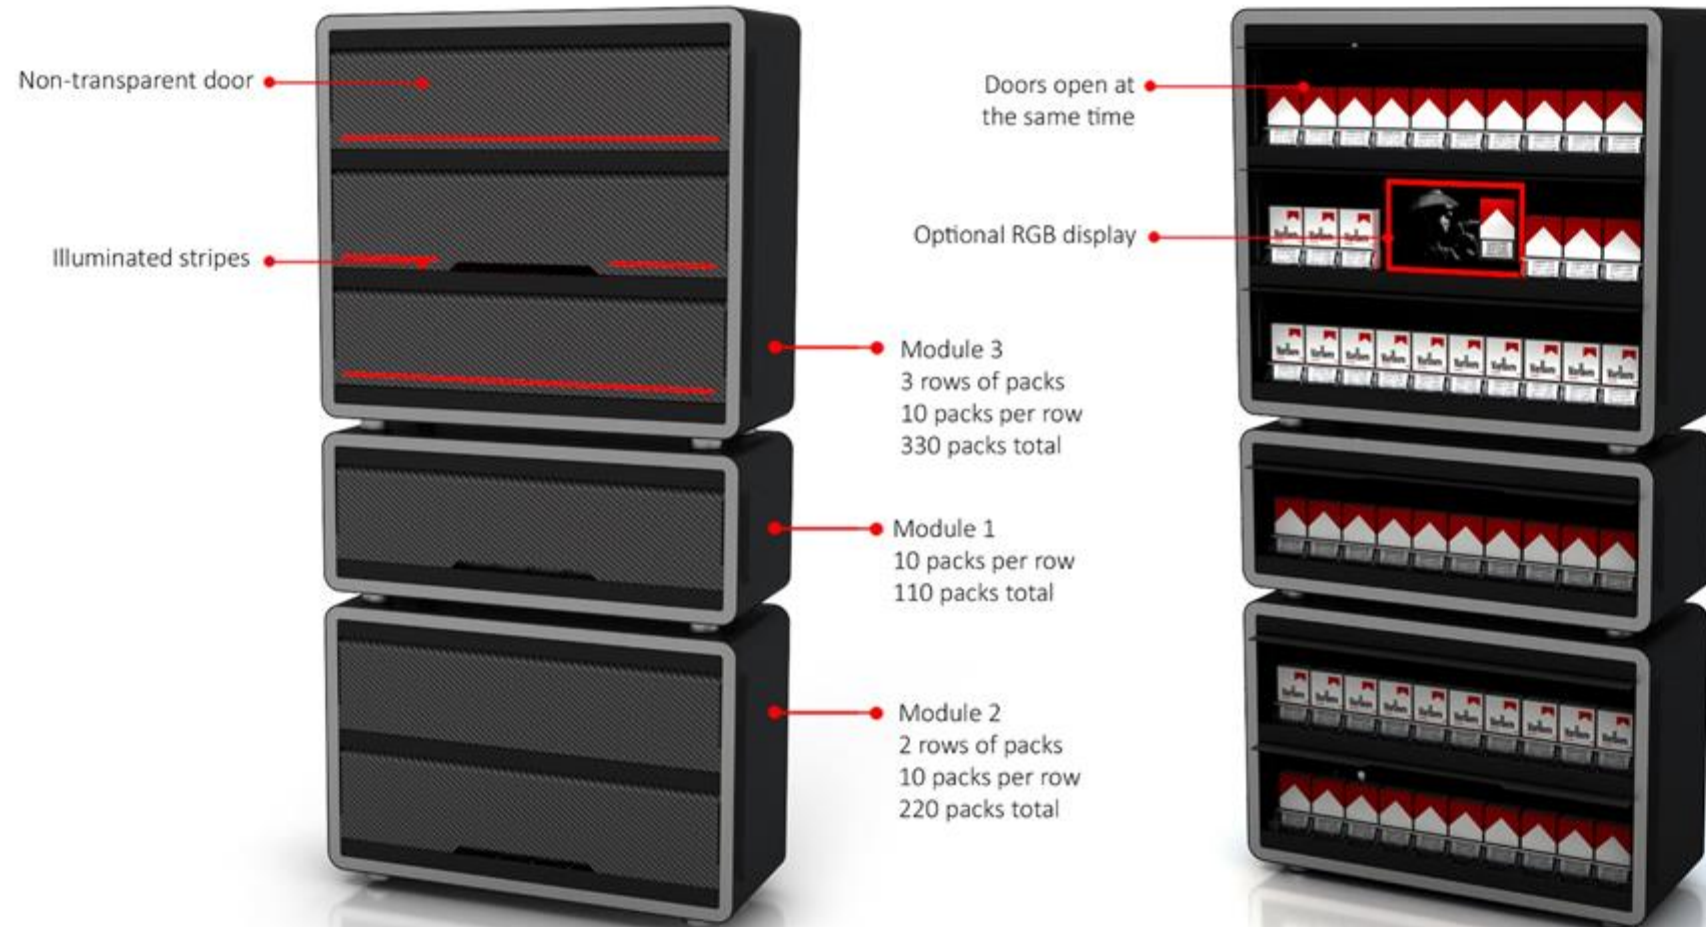

**PREMIUM
POS
INDUSTRY**

**Dark
market**

Modular shelf with hologram display

Carbon face branding

Modular shelf with hologram display

Face branding

Modular shelf with hologram display Carbon face branding

Modular shelf

Ready for black market

On-shelf module

- Aluminum & metal shell
- Inner indentation usable as cash tray
- Possible inscription (tobacco products on sale here) on the top
- Tempered reflex glass with 0% transparency
- Products illuminated from the inside part will become visible once the flap is opened
- Light switches off after 10-20 seconds automatically (optional)

- Light turned off – no pack visibility (mirror effect) when flaps are closed
- RGB stripe illuminating the counter
- Clock – optional

**THANK
YOU**