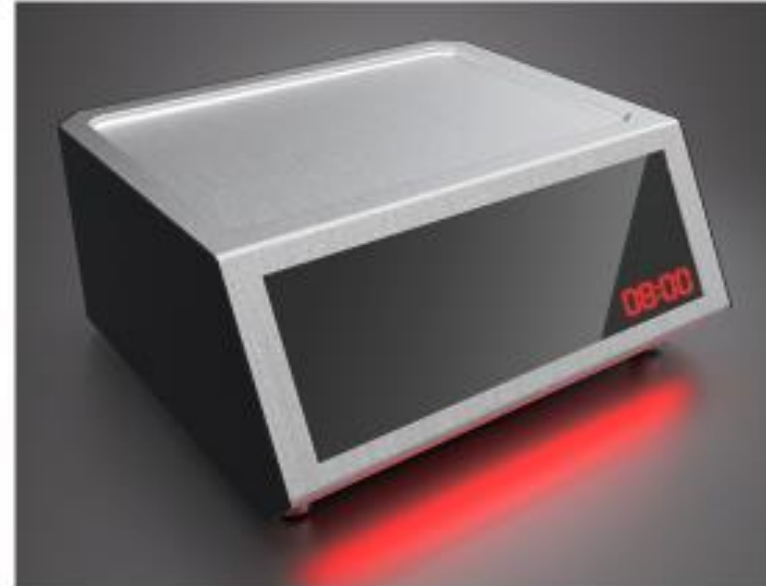

**PREMIUM
POS
INDUSTRY**

**Dark
market**

Modular shelf with hologram display

Carbon face branding

Modular shelf with hologram display

Face branding

Modular shelf with hologram display Carbon face branding

Modular shelf

Ready for black market

On-shelf module

- Aluminum & metal shell
- Inner indentation usable as cash tray
- Possible inscription (tobacco products on sale here) on the top
- Tempered reflex glass with 0% transparency
- Products illuminated from the inside part will become visible once the flap is opened
- Light switches off after 10-20 seconds automatically (optional)

- Light turned off – no pack visibility (mirror effect) when flaps are closed
- RGB stripe illuminating the counter
- Clock – optional

**THANK
YOU**