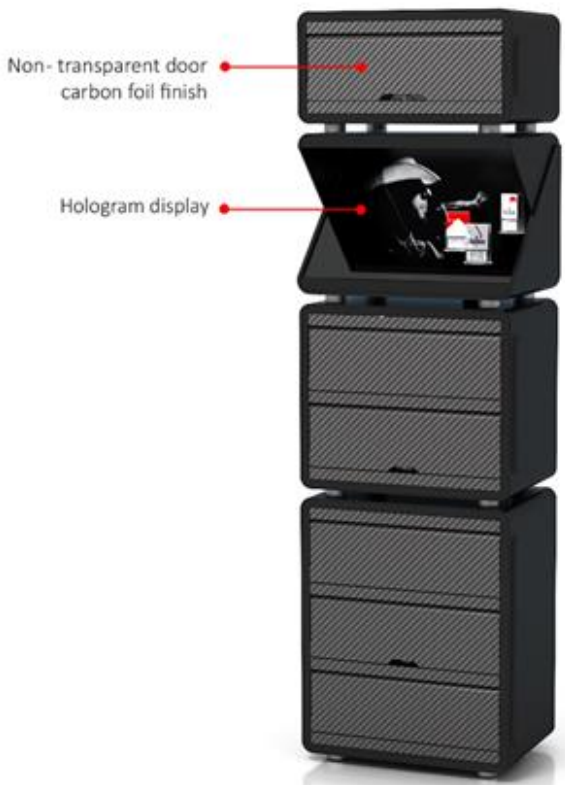

**PREMIUM
POS
INDUSTRY**

**Dark
market**

Modular shelf with hologram display

Carbon face branding

Modular shelf with hologram display

Face branding

Modular shelf with hologram display Carbon face branding

Modular shelf

Ready for black market

On-shelf module

- Aluminum & metal shell
- Inner indentation usable as cash tray
- Possible inscription (tobacco products on sale here) on the top
- Tempered reflex glass with 0% transparency
- Products illuminated from the inside part will become visible once the flap is opened
- Light switches off after 10-20 seconds automatically (optional)

- Light turned off – no pack visibility (mirror effect) when flaps are closed
- RGB stripe illuminating the counter
- Clock – optional

**THANK
YOU**