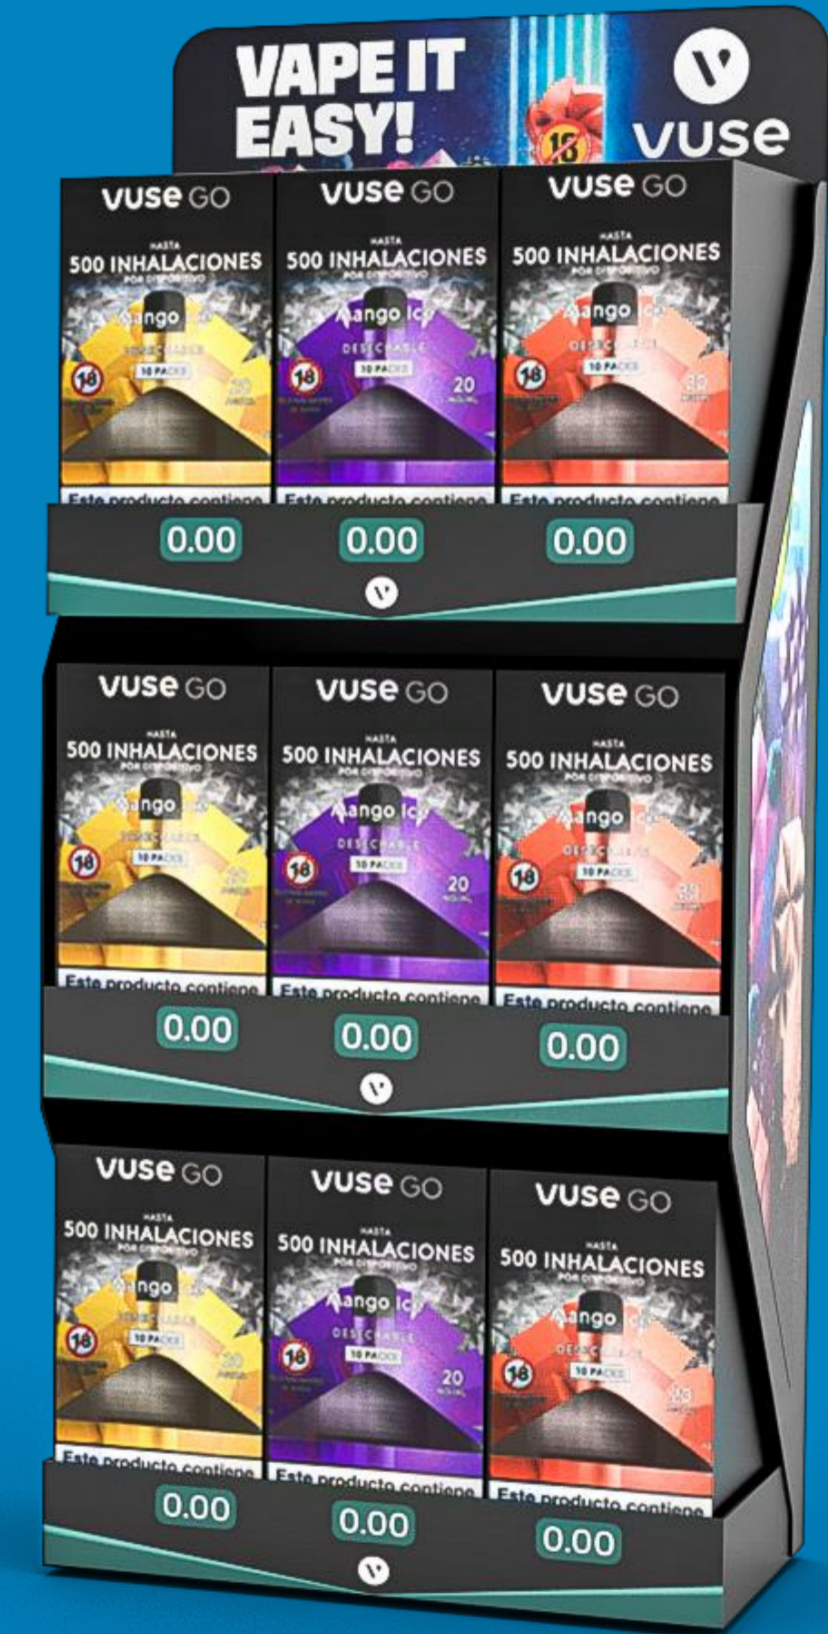

MODI Counter