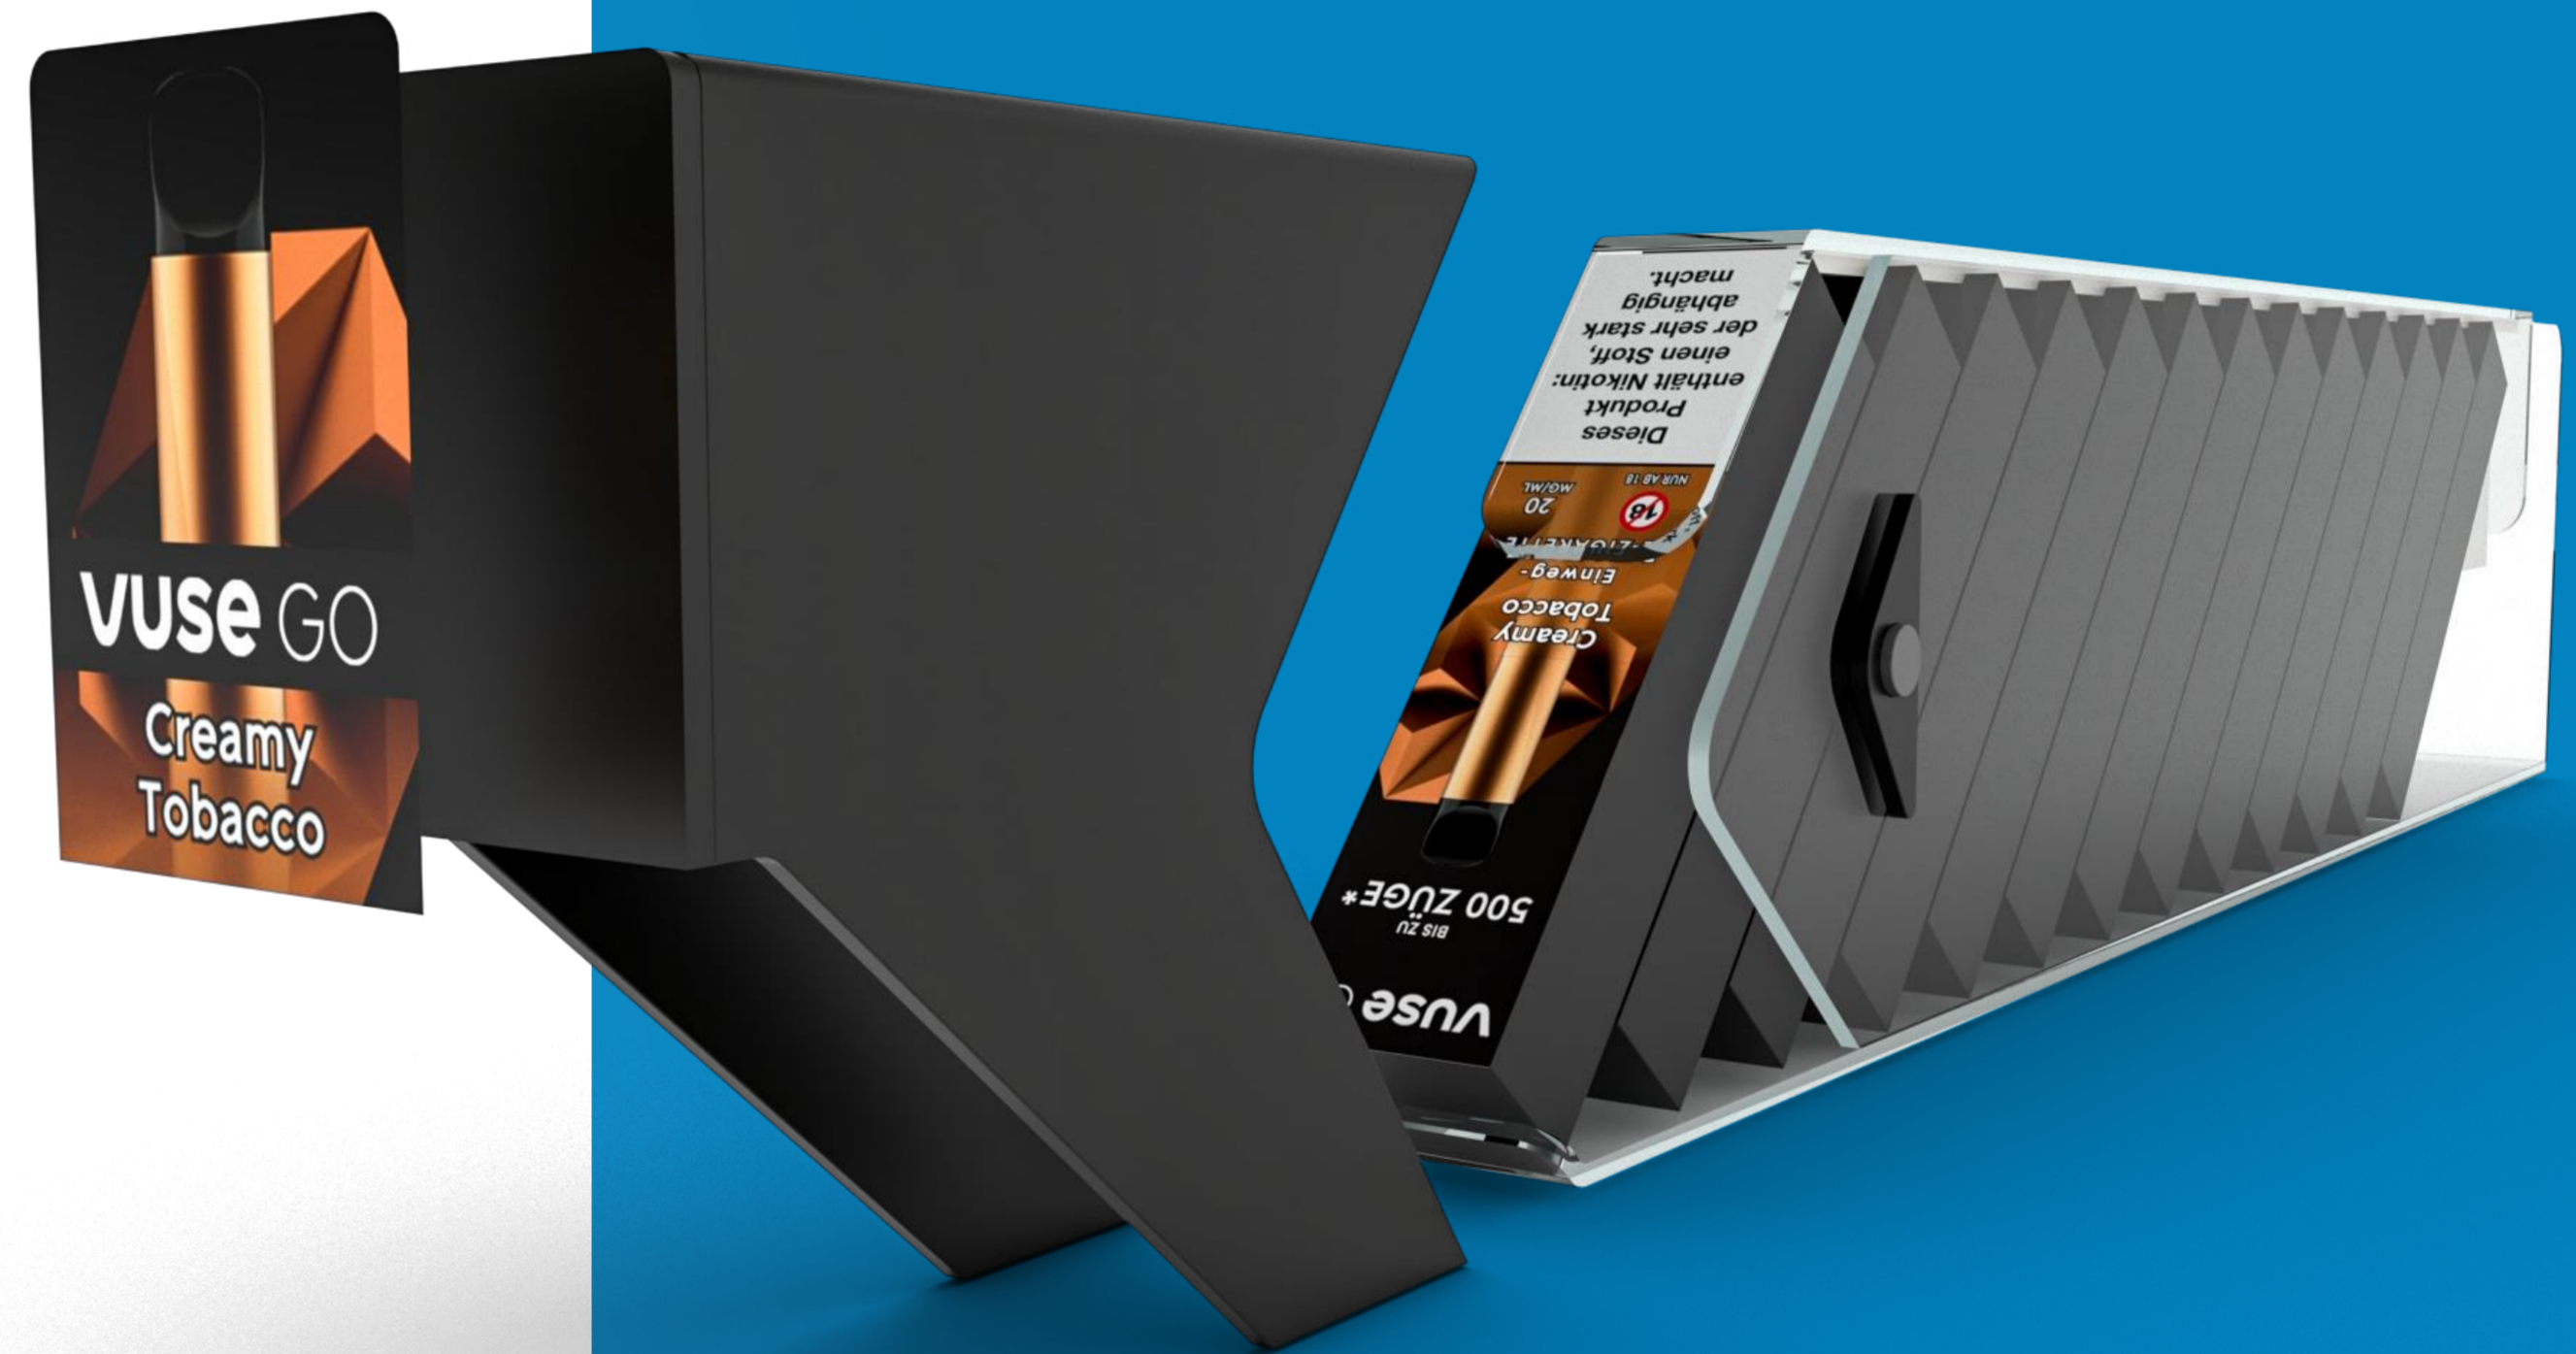

Interchangeable Visuals

Lorem Ipsum is simply dummy text of the printing and typesetting industry. Lorem Ipsum has been the industry's standard dummy text ever since the 1500s, when an unknown printer took a galley of type and scrambled it to make a type specimen book. It has survived not only five centuries, but also the leap into electronic