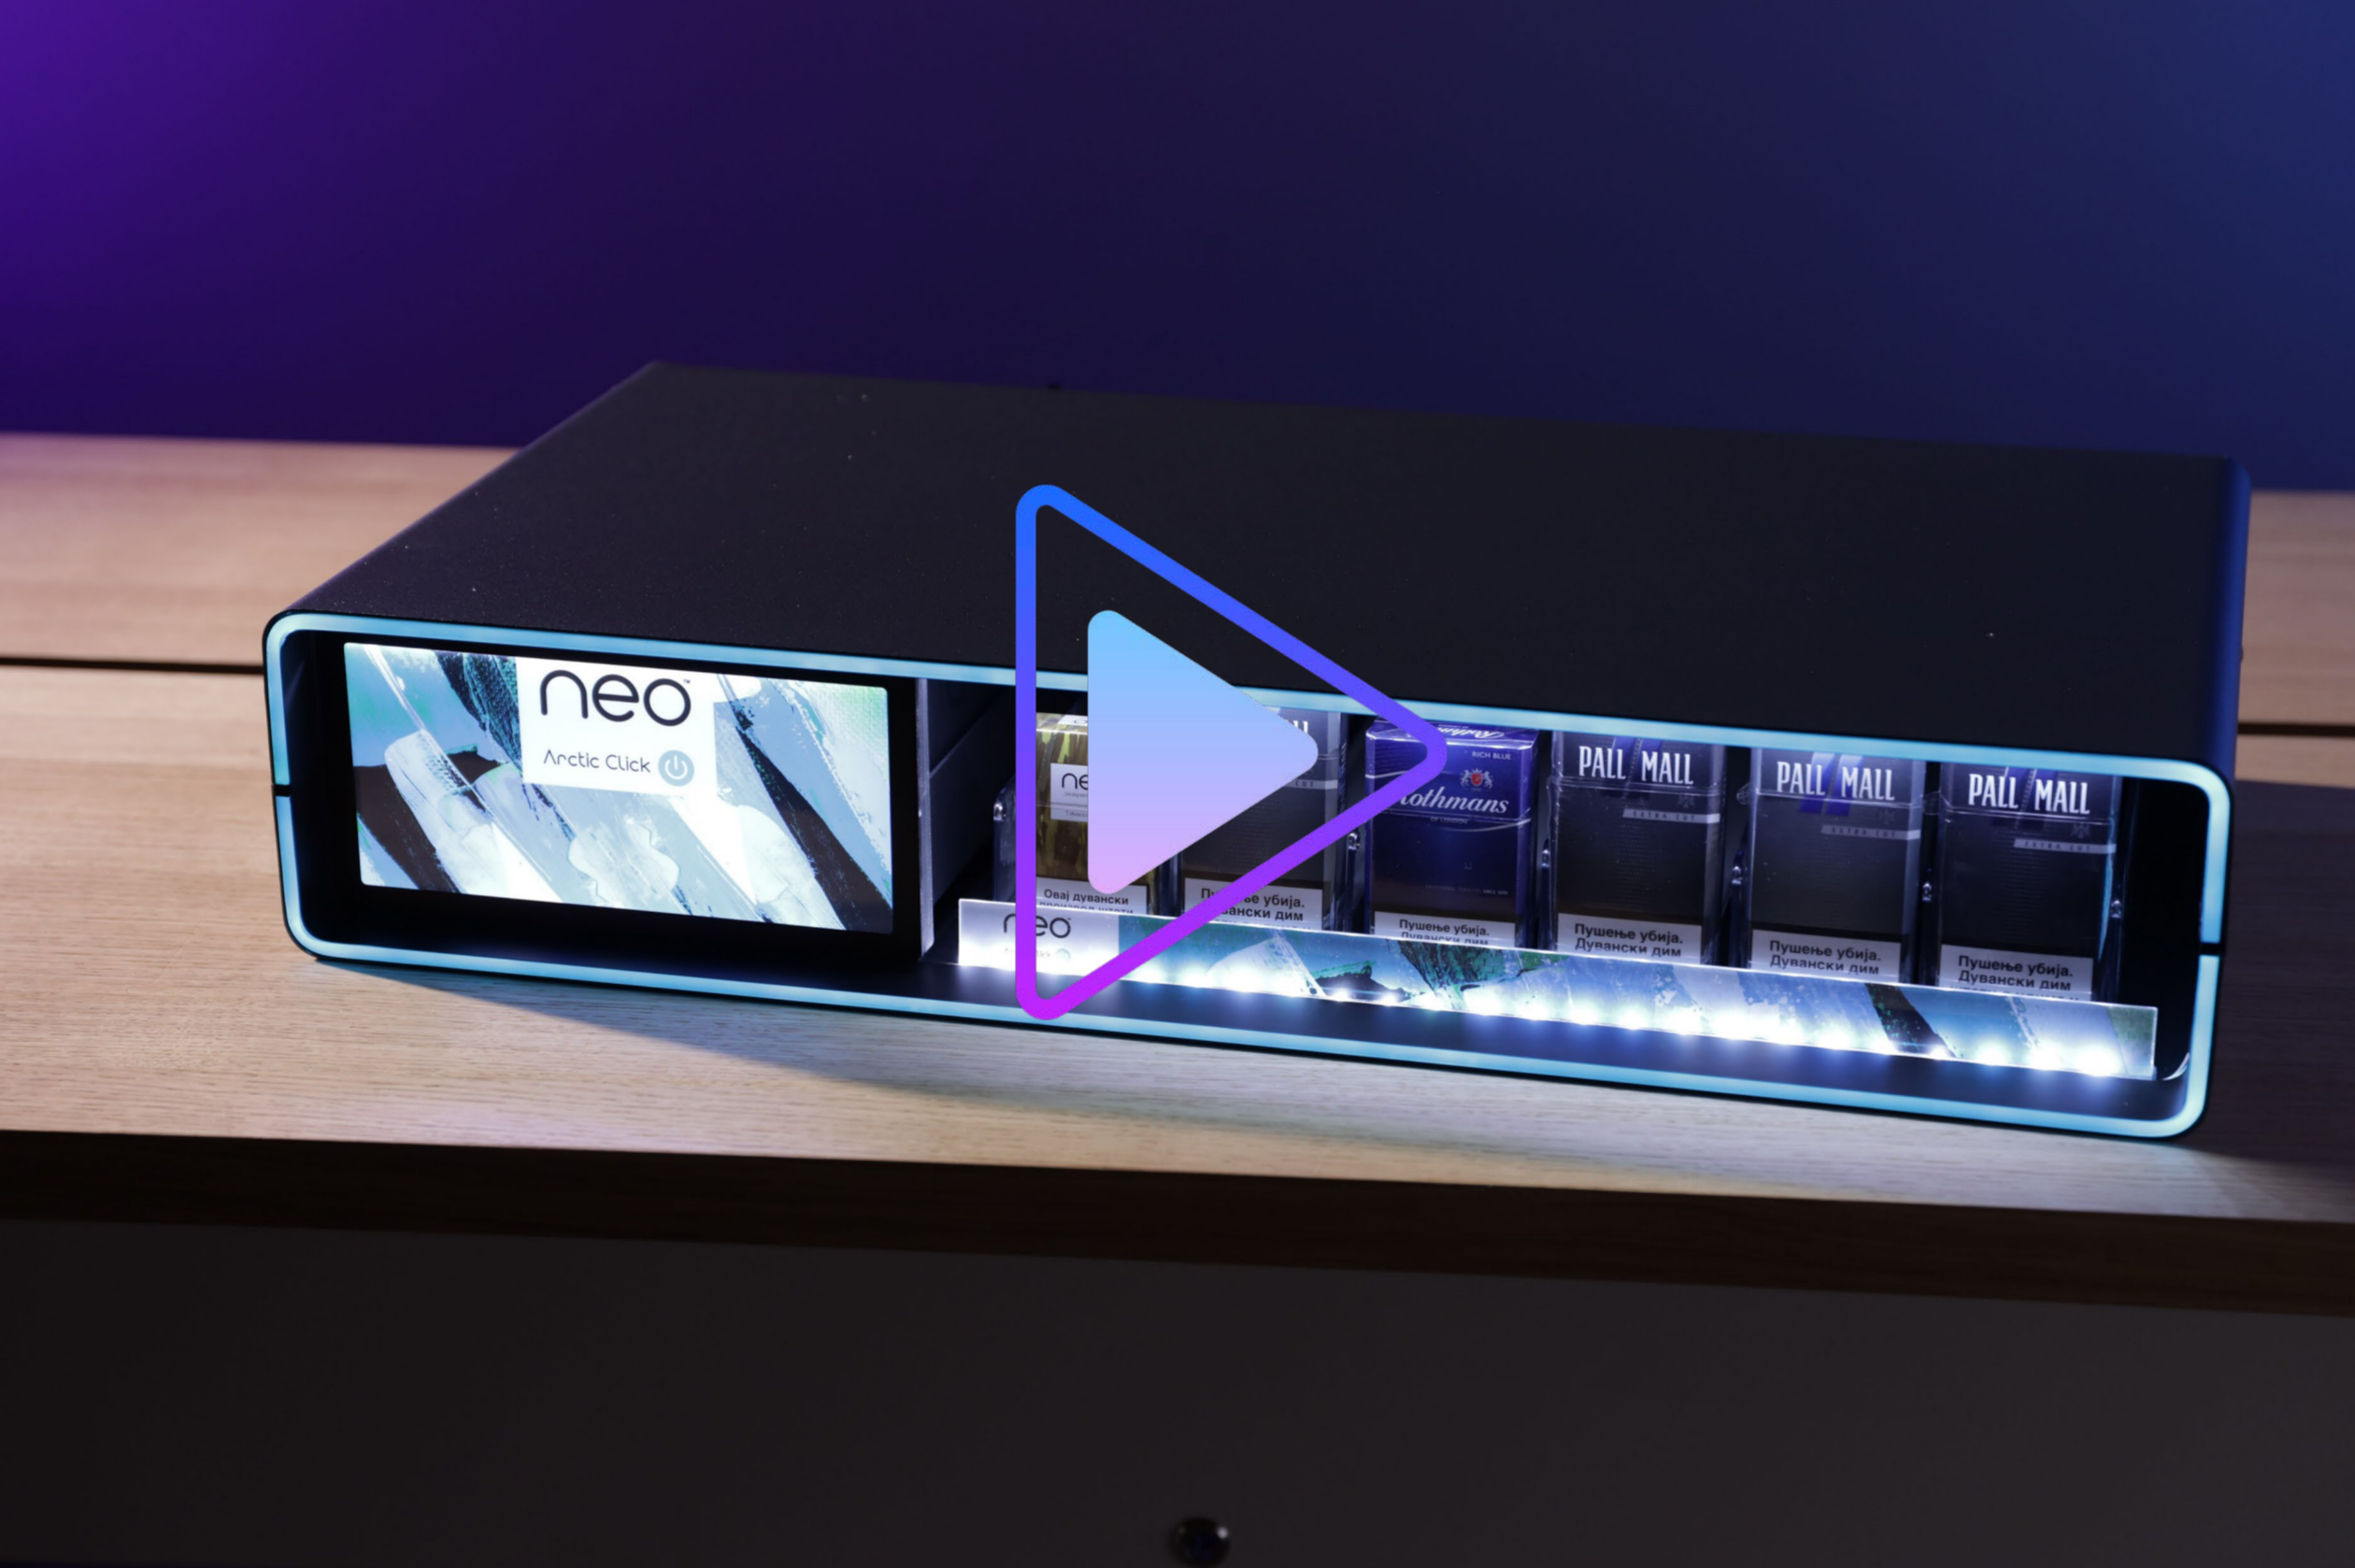

BAT

Multi-box CEN

Endless versatility and fully adjustable pushers for different product sizes

Interchangeable graphic stripes.

All-round
RGB illuminated
Frame

LED lights
That illuminate
Packs from above
and below