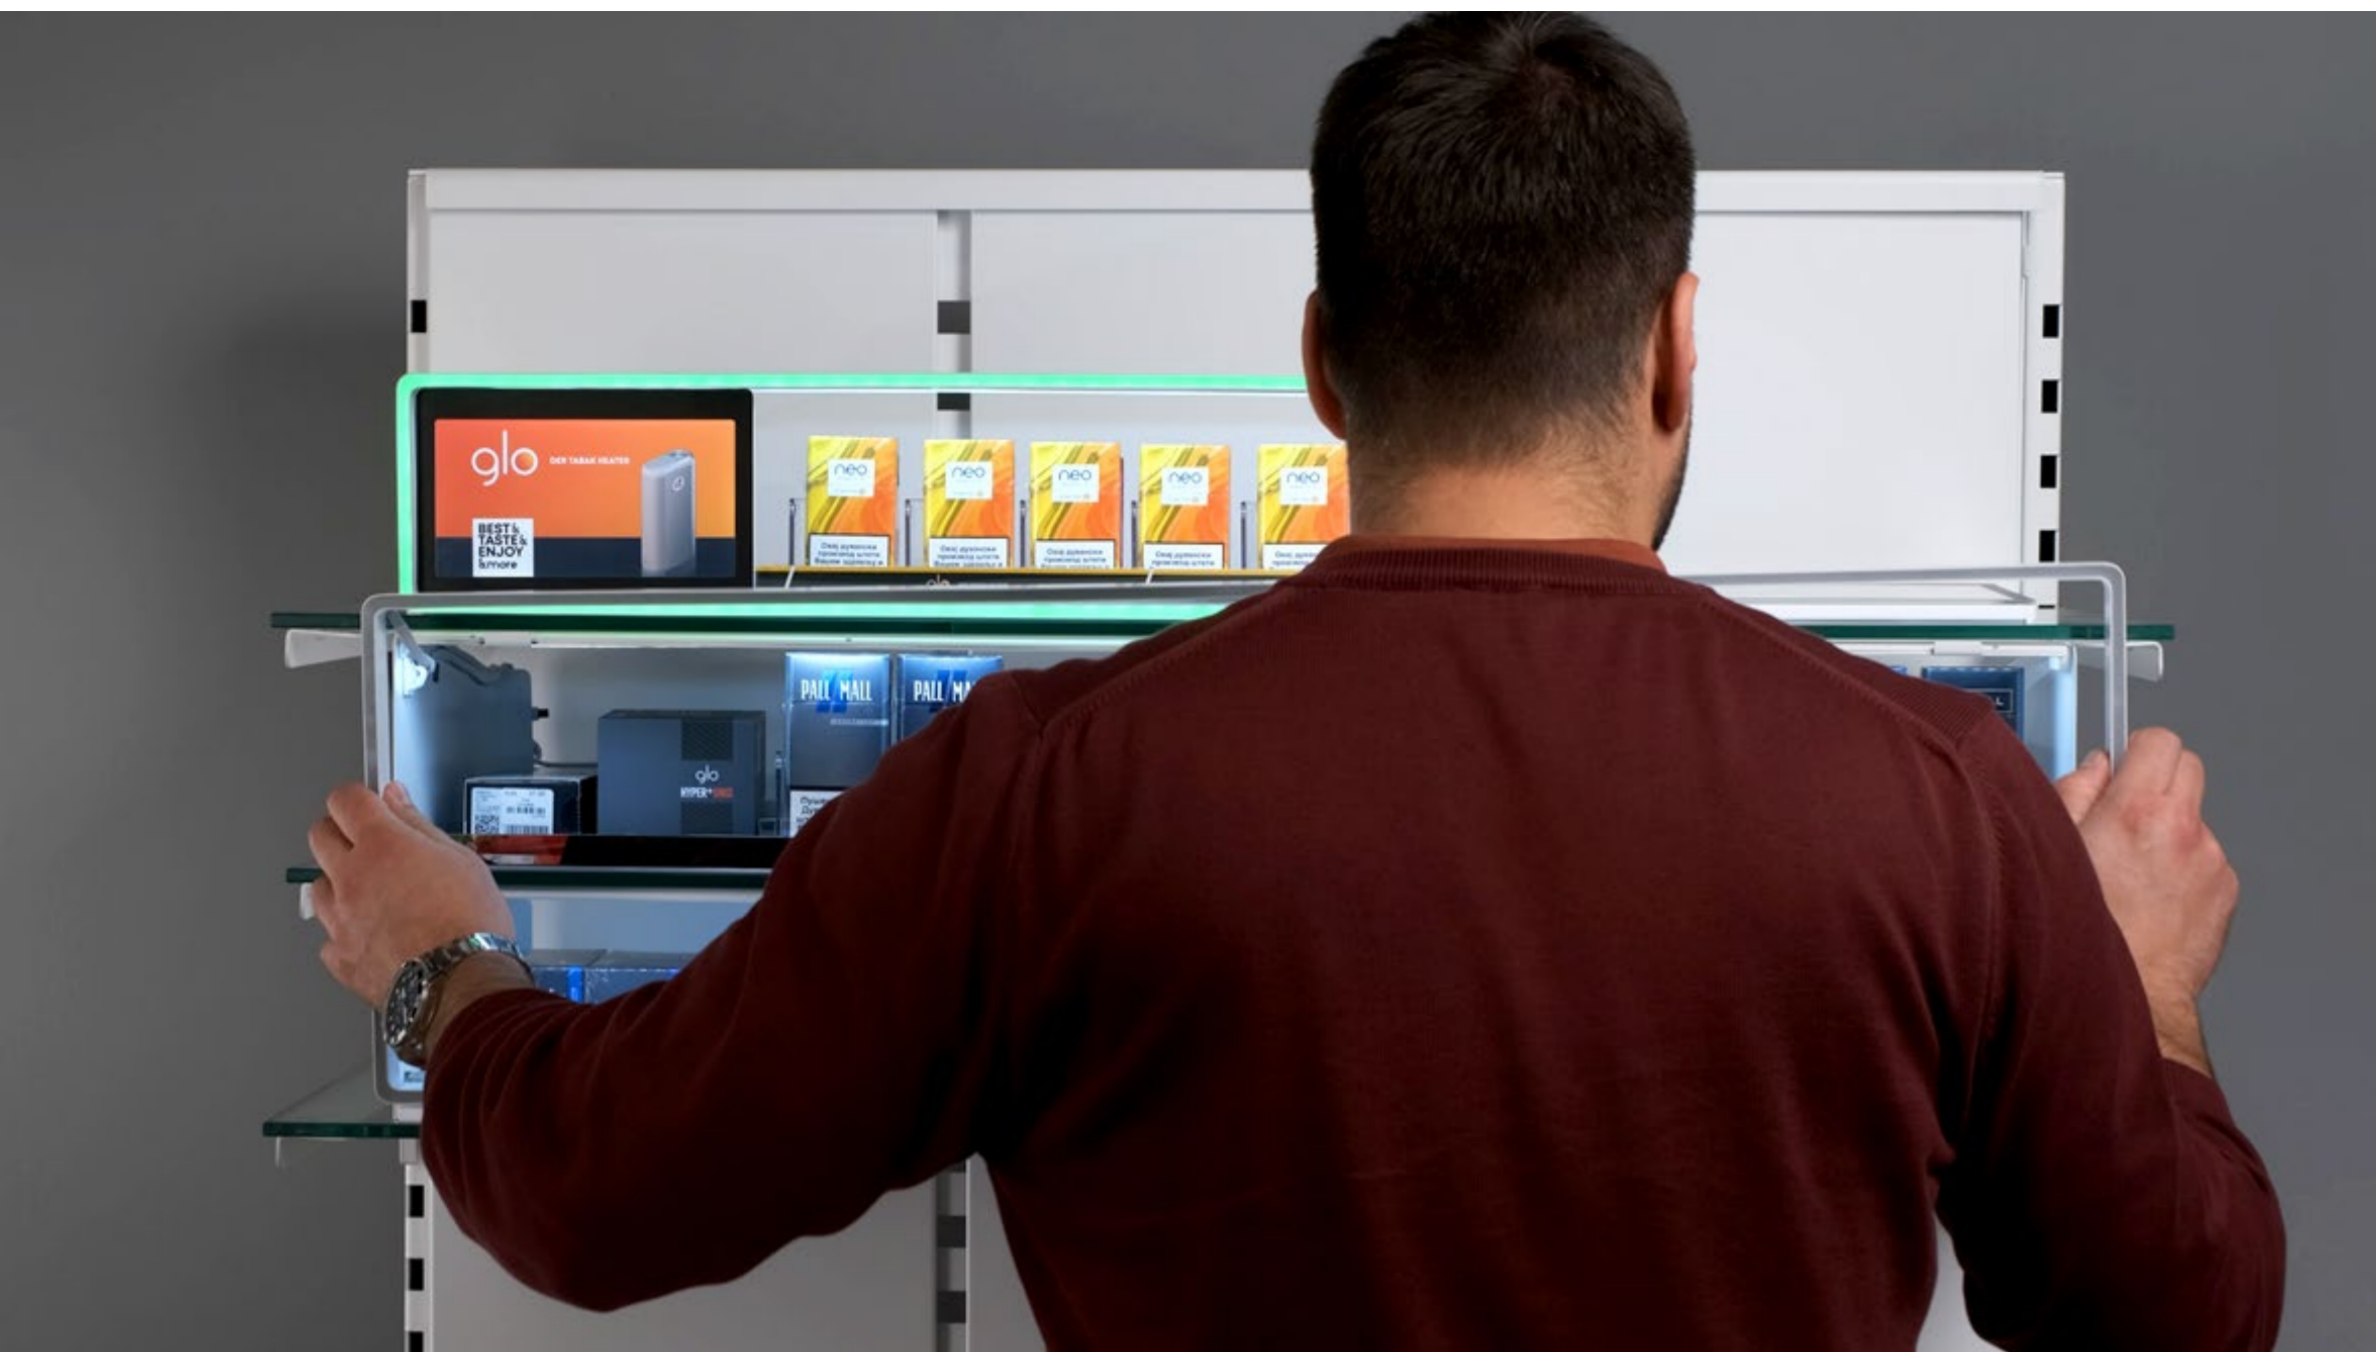

Metal is also very resistant to any potential heat emission from LED lights and does not change structurally in any way, unlike plastics or similar materials.

Adaptability – higher range of tolerance in height unlike plastic or solid surface.

# RGB Frame

- **Height adjustable.**
- **Easy to replace as a spare part.**

RGB illuminated frame that can be easily replaced for maintenance. It only takes three screws and less than two minutes to completely remove and install a spare frame.

## -Easy to remove.

Upper smaller size or bottom big flaps with clever gravity self-closing system. These flaps are back illuminate with printed and easy to swap visuals that stand out.

Both flaps are attached by strong magnets that allow you to transform the display and simply insert more pushers or perform maintenance in seconds.